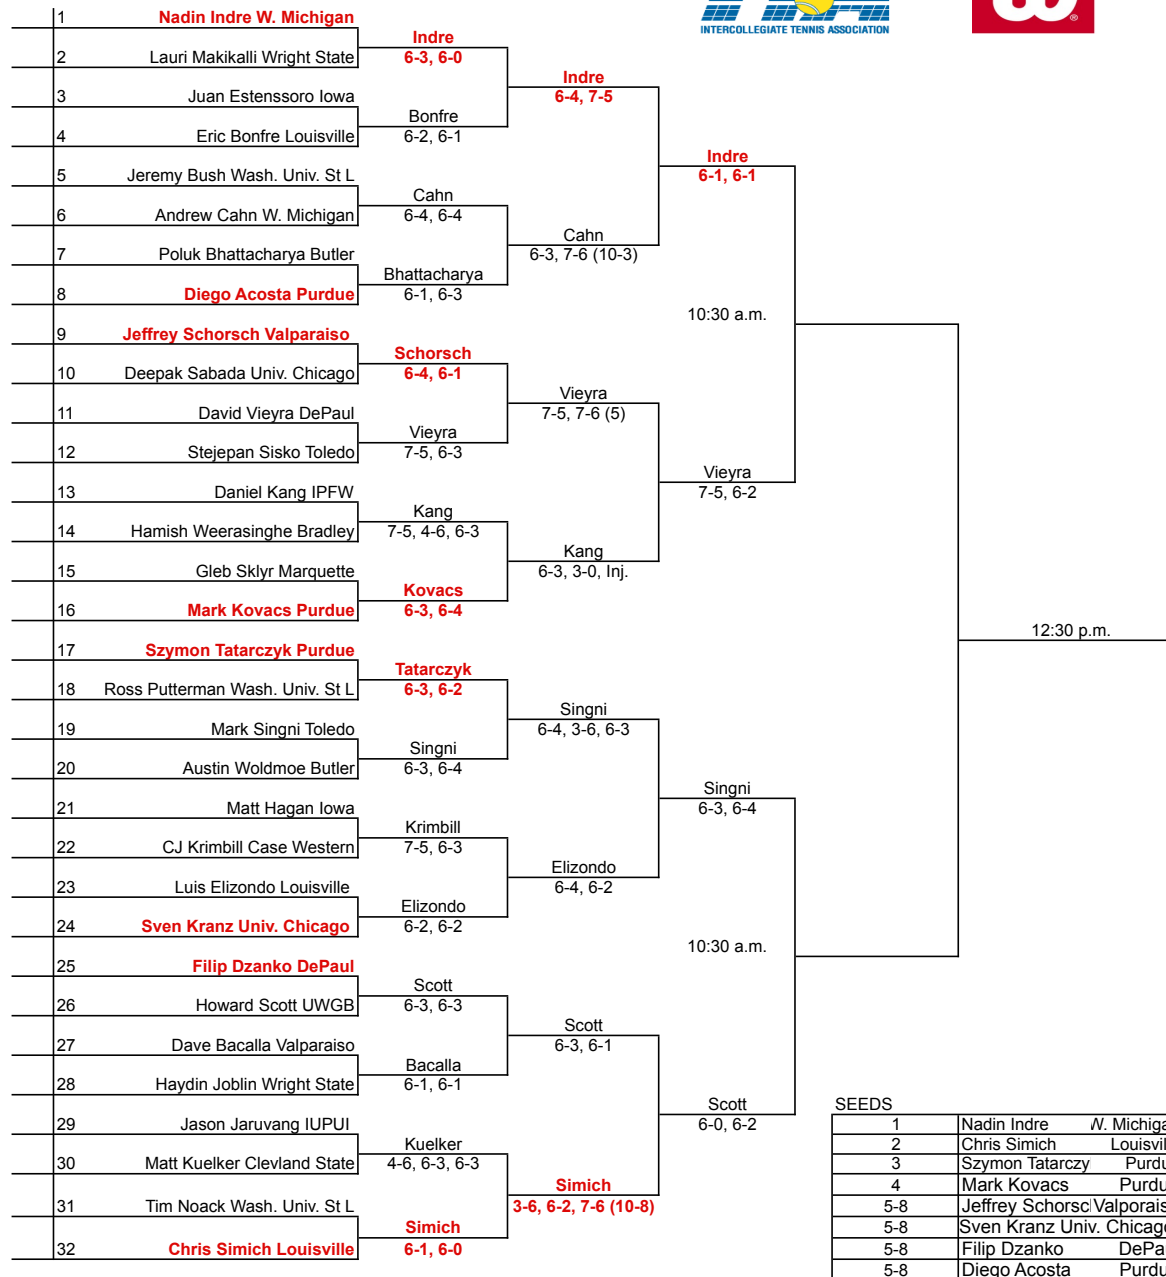

# Purdue Fall Invitational - Flight A

An Intercollegiate Tennis Association Sanctioned Event  
 Hosted by Purdue\* September 20-22, 2013

# Flight A Consolation