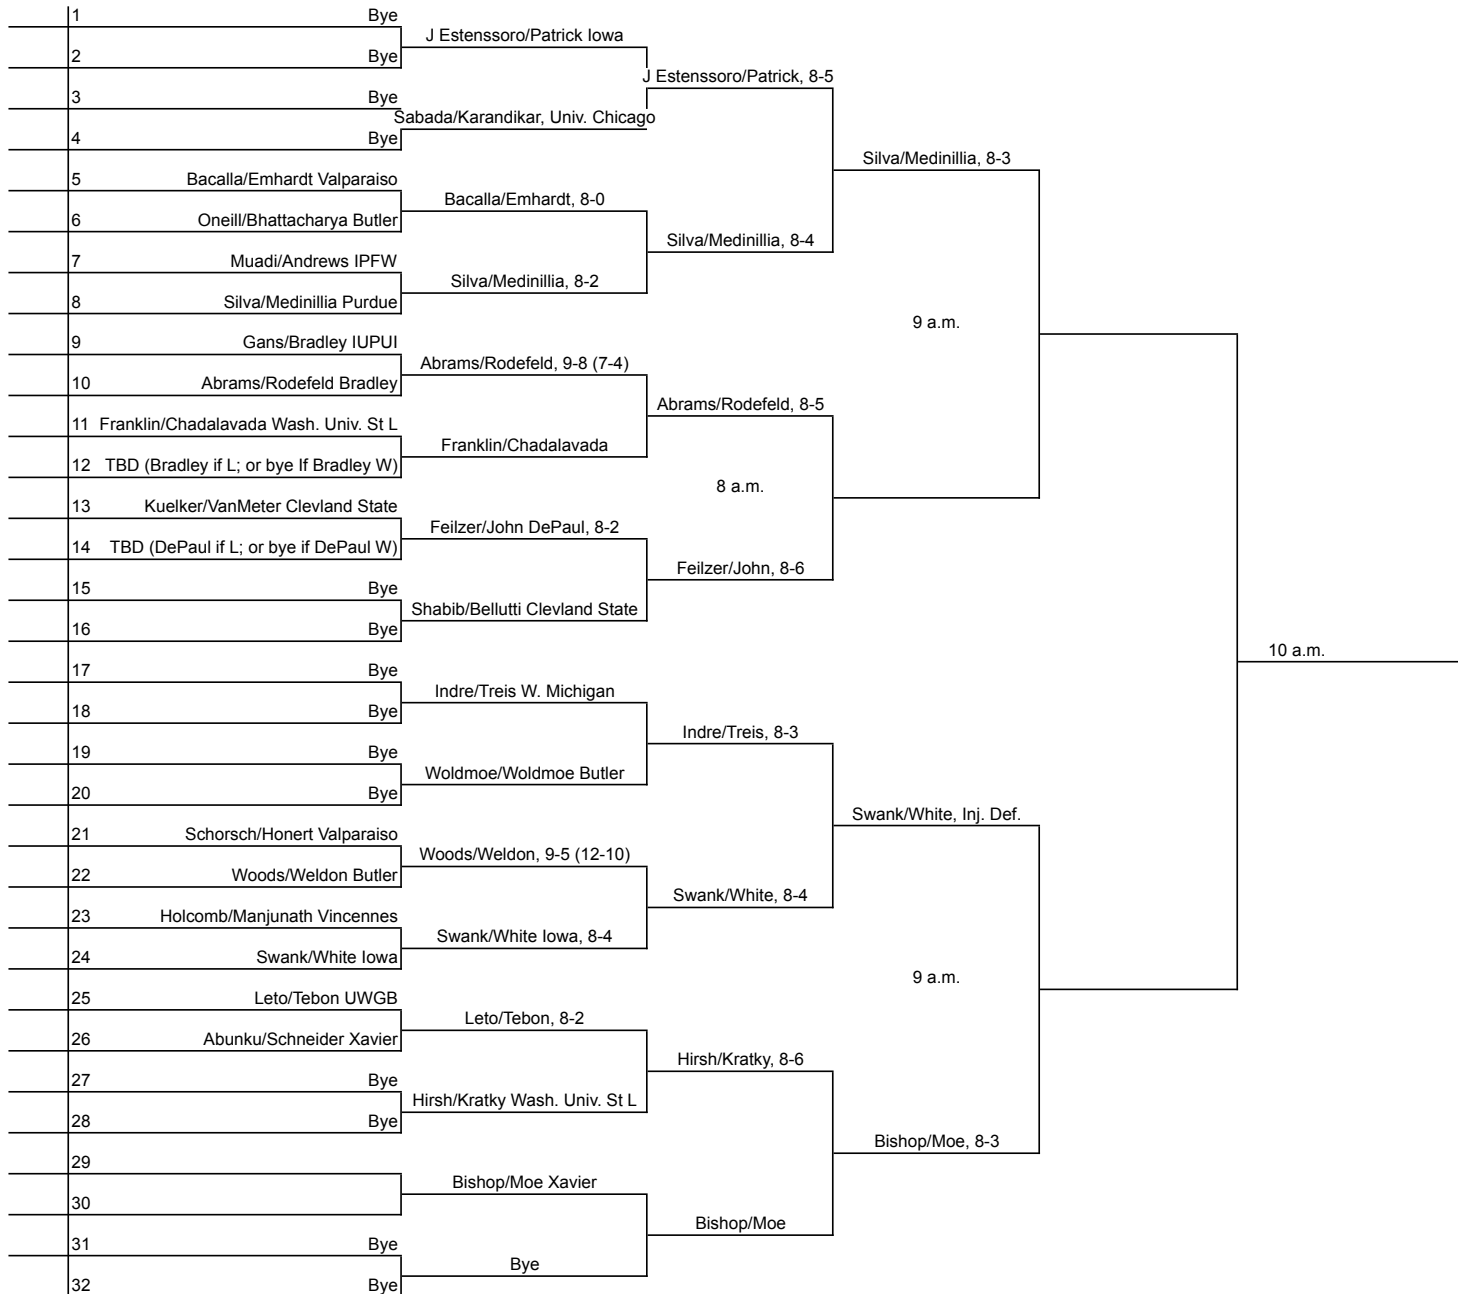

Purdue Fall Invitational - A Doubles
An Intercollegiate Tennis Association Sanctioned Event
Hosted by Purdue * September 20-22, 2013

1	Dzanko/Vieyra DePaul				
2	Bye	Dzanko/Vieyra			
3	J Estenssoro/Patrick Iowa				
4	Bye	Estenssoro/Patrick	Dzanko/Vieyra, 8-3		
5	Kang/Cobos IPFW				
6	Bye	Kang/Cobos			
7	Sabada/Karandikar Univ. Chicago				
8	Bye	Sabada/Karandikar	Kang/Cobos, 8-6		
9	Bacalla/Emhardt Valparaiso				
10	Kimbrill/Klawitter Case Western	Kimbrill/Klawitter, 8-4			
11	Greiner/Payne W. Michigan				
12	Oneill/Bhattacharya Butler	Greiner/Payne, 9-8 (7-1)	Kimbrill/Klawitter, 8-4		
13	Bush/Putterman Wash. Univ. St L				
14	Muadi/Andrews IPFW	Bush/Putterman, 8-2			
15	Lippens/Bufington Louisville				
16	Silva/Medinillia Purdue	Lippens/Bufington, 8-3	Lippens/Bufington, 8-4		
17	Kuhn/Mandrell Vincennes				
18	Gans/Bradley IUPUI	Kuhn/Mandrell, 8-6			
19	Abrams/Rodefelf Bradley				
20	Hawkins/Dobradin Purdue	Hawkins/Dobradin, 9-8 (7-4)	Hawkins/Dobradin, 8-6		
21	Bonfre/Frias Louisville				
22	anklin/Chadalavada Wash. Univ. St L	Bonfre/Frias, 8-4	Kalhorn/Weerasinghe, 8-6		
23	Bye				
24	Kalhorn/Weerasinghe Bradley	Kalhorn/Weerasinghe	Kalhorn/Weerasinghe, 9-8 (7-2)		
25	Kuelker/VanMeter Cleveland State				
26	Dykema/Sklyr Marquette	Dykema/Sklyr, 8-5			
27	Feilzer/John DePaul				
28	Bye	Feilzer/John	Dykema/Sklyr, 8-6		
29	Shabib/Bellutti Cleveland State				
30	Bye	Shabib/Bellutti			
31	Bye				
32	Tatarczyk/Kovacs Purdue	Tatarczyk/Kovacs	Tatarczyk/Kovacs, 8-5		
33	Simich/Elizondo Louisville				
34	Bye	Simich/Elizondo			
35	Indre/Treis W. Michigan				
36	Bye	Indre/Treis	Simich/Elizondo, 9-8 (7-2)		
37	Woldmoe/Woldmoe Butler				
38	Bye	Woldmoe/Woldmoe			
39	Hagan/Alden Iowa				
40	Bye	Hagan/Alden	Hagan/Alden, 9-7		
41	Schorsch/Honert Valparaiso				
42	Cahn/Shideler W. Michigan	Cahn/Shideler, 8-5			
43	Woods/Weldon Butler				
44	Carswell/Cogan Wash Univ St L	Carswell/Cogan, 8-6	Carswell/Cogan, 8-6		
45	Holcomb/Manjunath Vincennes				
46	Kranz/Stead Univ. Chicago	Kranz/Stead, WO (I)			
47	Swank/White Iowa				
48	Singnil/Wong Toledo	Singnil/Wong, 8-6	Singnil/Wong, 8-2		
49	Leto/Tebon UWGB				
50	Brown/Derognat Louisville	Brown/Derognat, 8-3			
51	Abunku/Schneider Xavier				
52	Verma/O'Neill IUPUI	Verma/O'Neill, 8-1	Brown/Derognat, 8-3		
53	Bye				
54	Hirsh/Kratky Wash. Univ. St L	Hirsh/Kratky	Brown/Derognat, 9-7		
55	Bye				
56	Pineda/Joblin Wright State	Pineda/Joblin	Pineda/Joblin, 8-6		
57	Bishop/Moe Xavier				
58	Bye	Bishop/Moe			
59	Makikalli/Lyzwa Wright State				
60	Bye	Makikalli/Lyzwa	Makikalli/Lyzwa, 8-4		
61	Healey/Drougas Case Western				
62	Bye	Haley/Drougas			
63	Bye				
64	Bye	Bye	Haley/Drougas	Haley/Drougas, 8-6	

SEEDS 1-8	
1	Dzanko/Vieyra DePaul
2	
3	Simich/Elizondo Louisville
4	Tatarczyk/Kovacs Purdue

8 a.m.

Kalhorn/Weerasinghe, 8-6

Tatarczyk/Kovacs, 8-5

Tatarczyk/Kovacs, 8-6

9 a.m.

Simich/Elizondo, 8-4

8 a.m.

Brown/Derognat, 9-7

Brown/Derognat, 8-3

Flight A Doubles Consolation