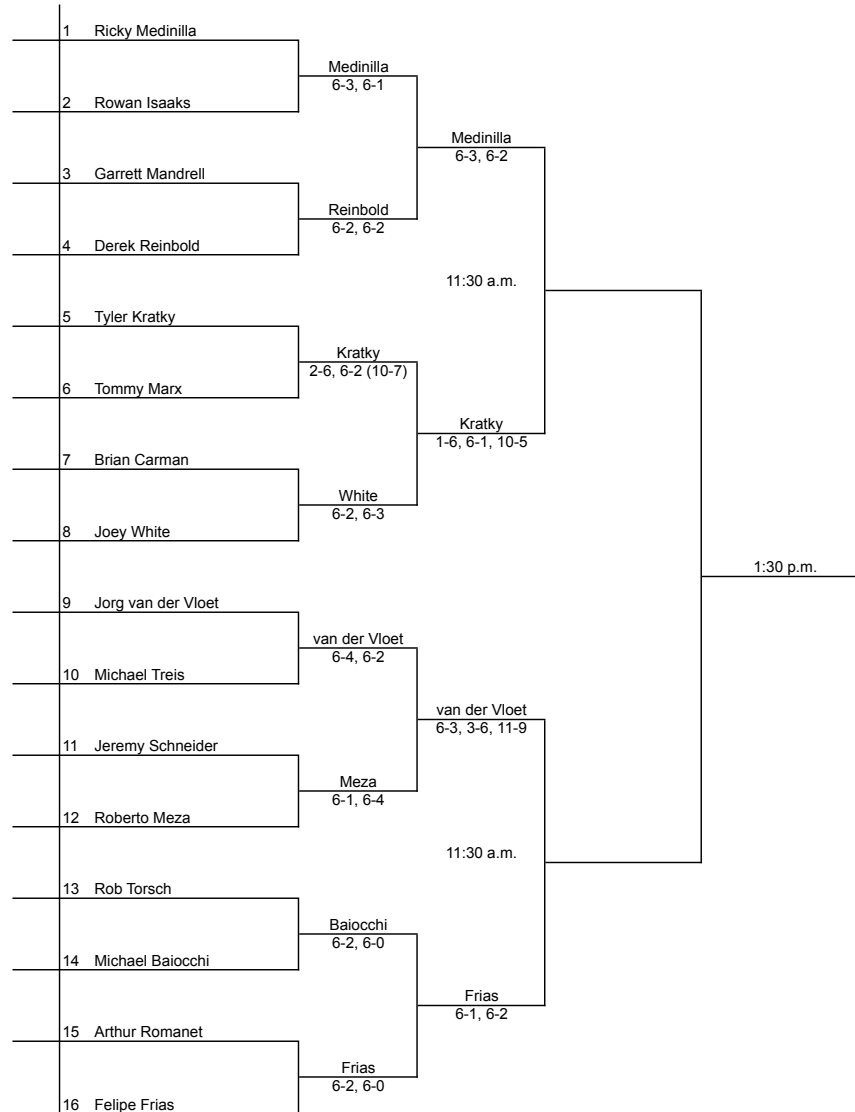

Flight C Consolation