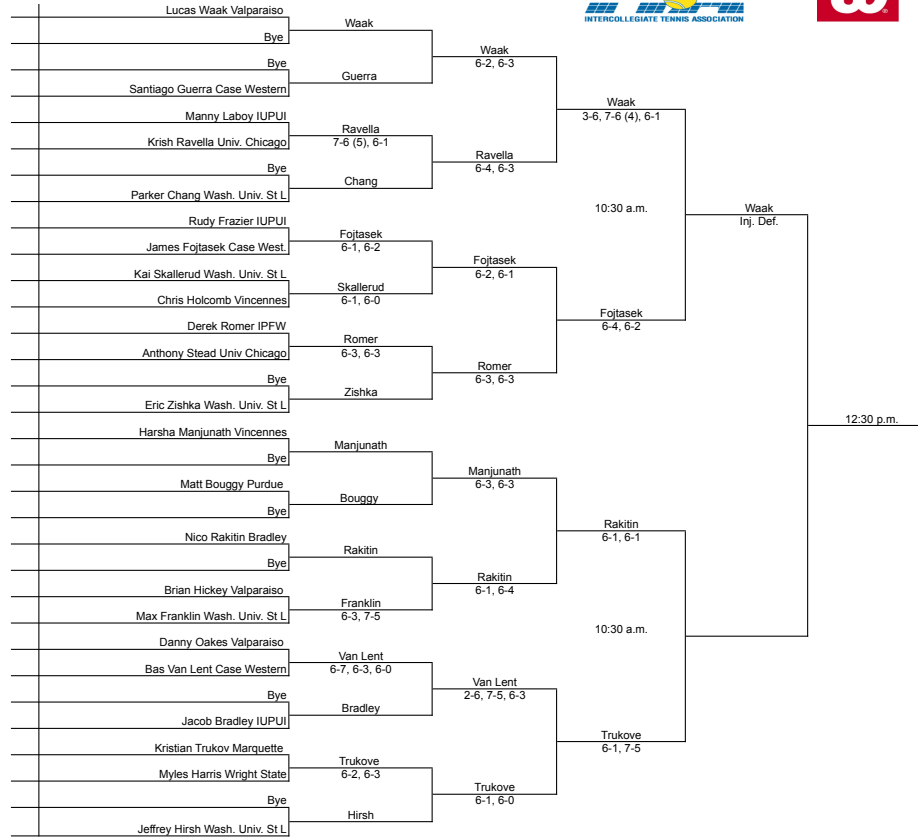

Purdue Fall Invitational - Flight E

An Intercollegiate Tennis Association Sanctioned Event
Hosted by Purdue* September 20-22, 2013