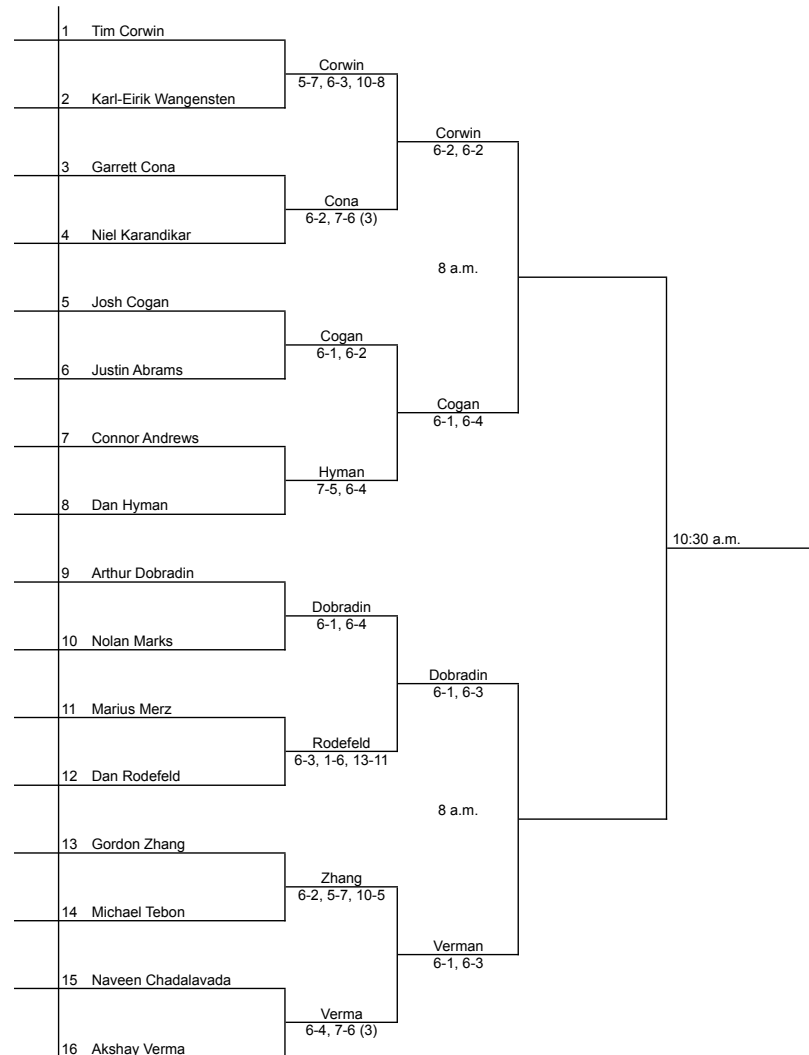

Flight D Consolation