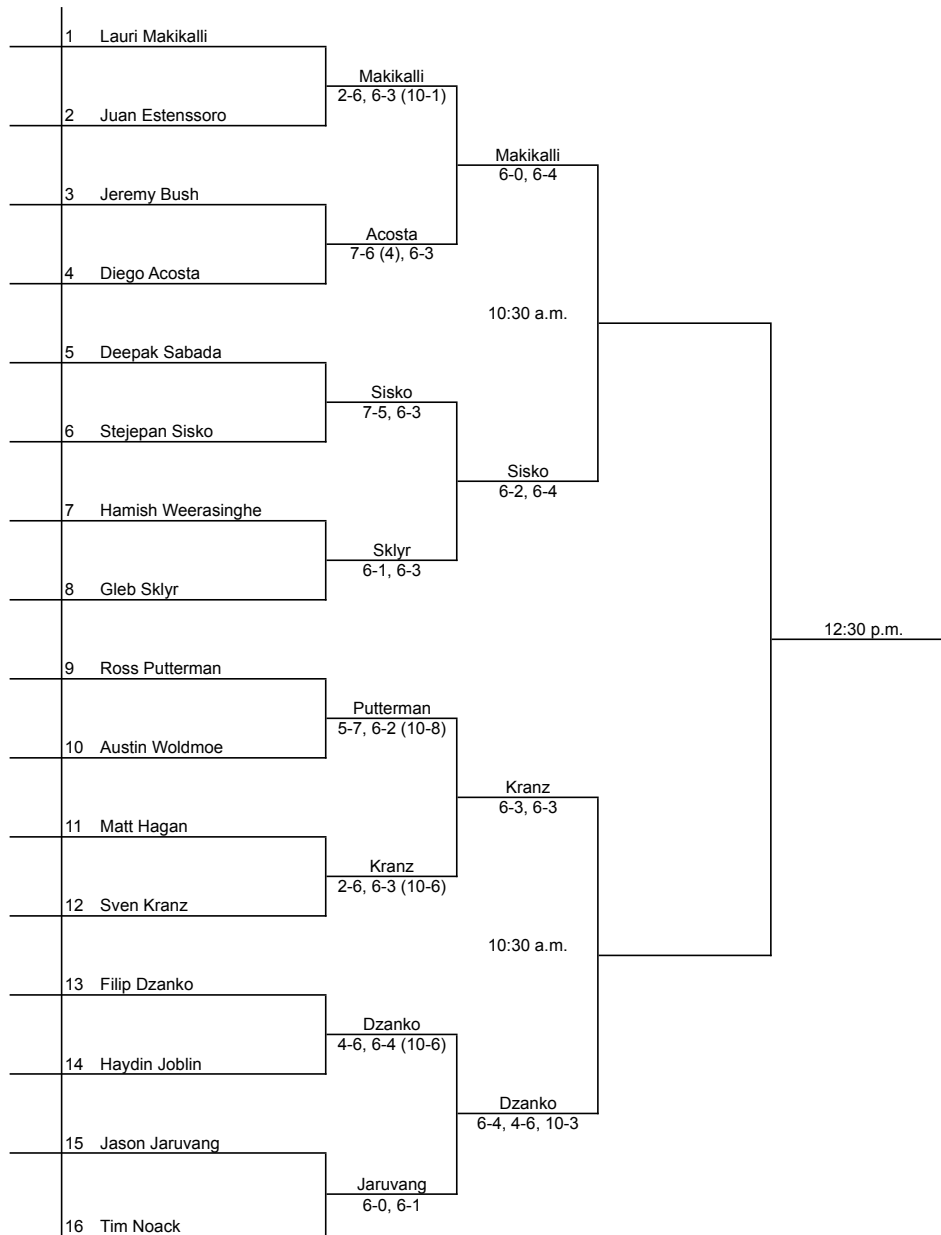

Flight A Consolation