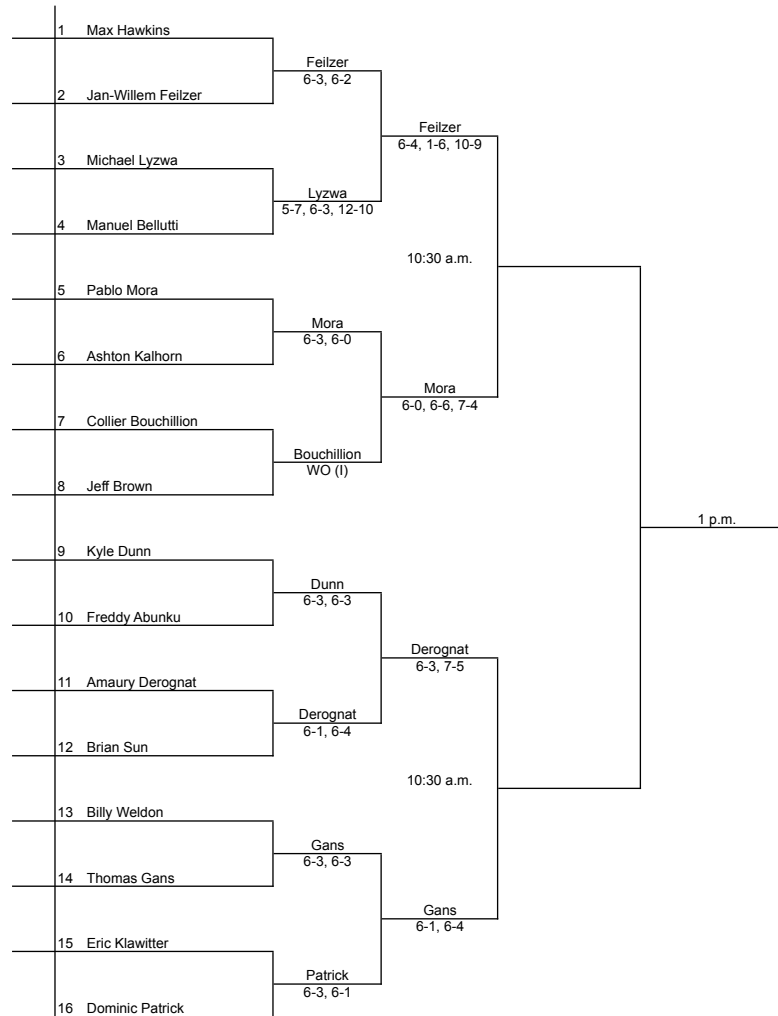

Flight B Consolation