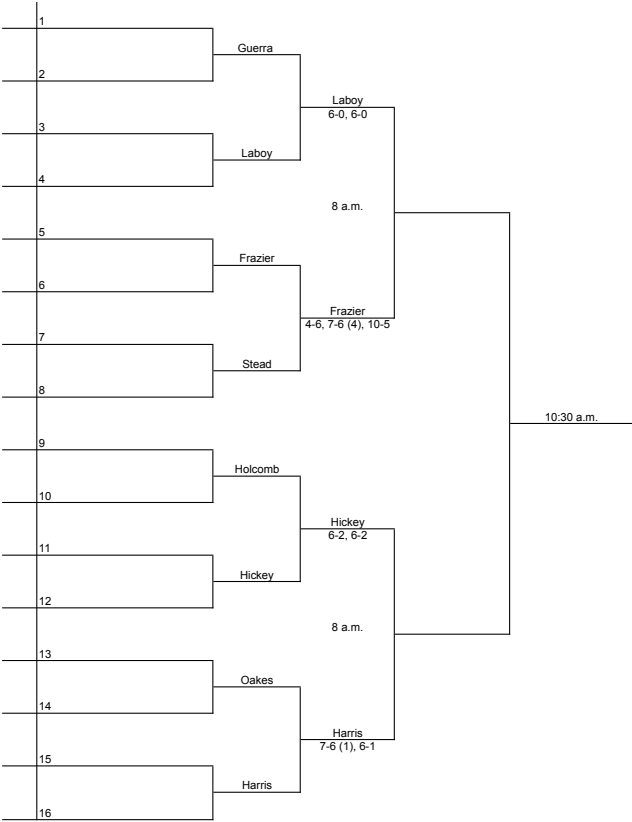

## Flight D Consolation

# Purdue Fall Invitational - Flight E

An Intercollegiate Tennis Association Sanctioned Event  
Hosted by Purdue\* September 20-22, 2013

Flight E Consolation

**Purdue Fall Invitational - A Doubles**  
 An Intercollegiate Tennis Association Sanctioned Event  
 Hosted by Purdue \* September 20-22, 2013