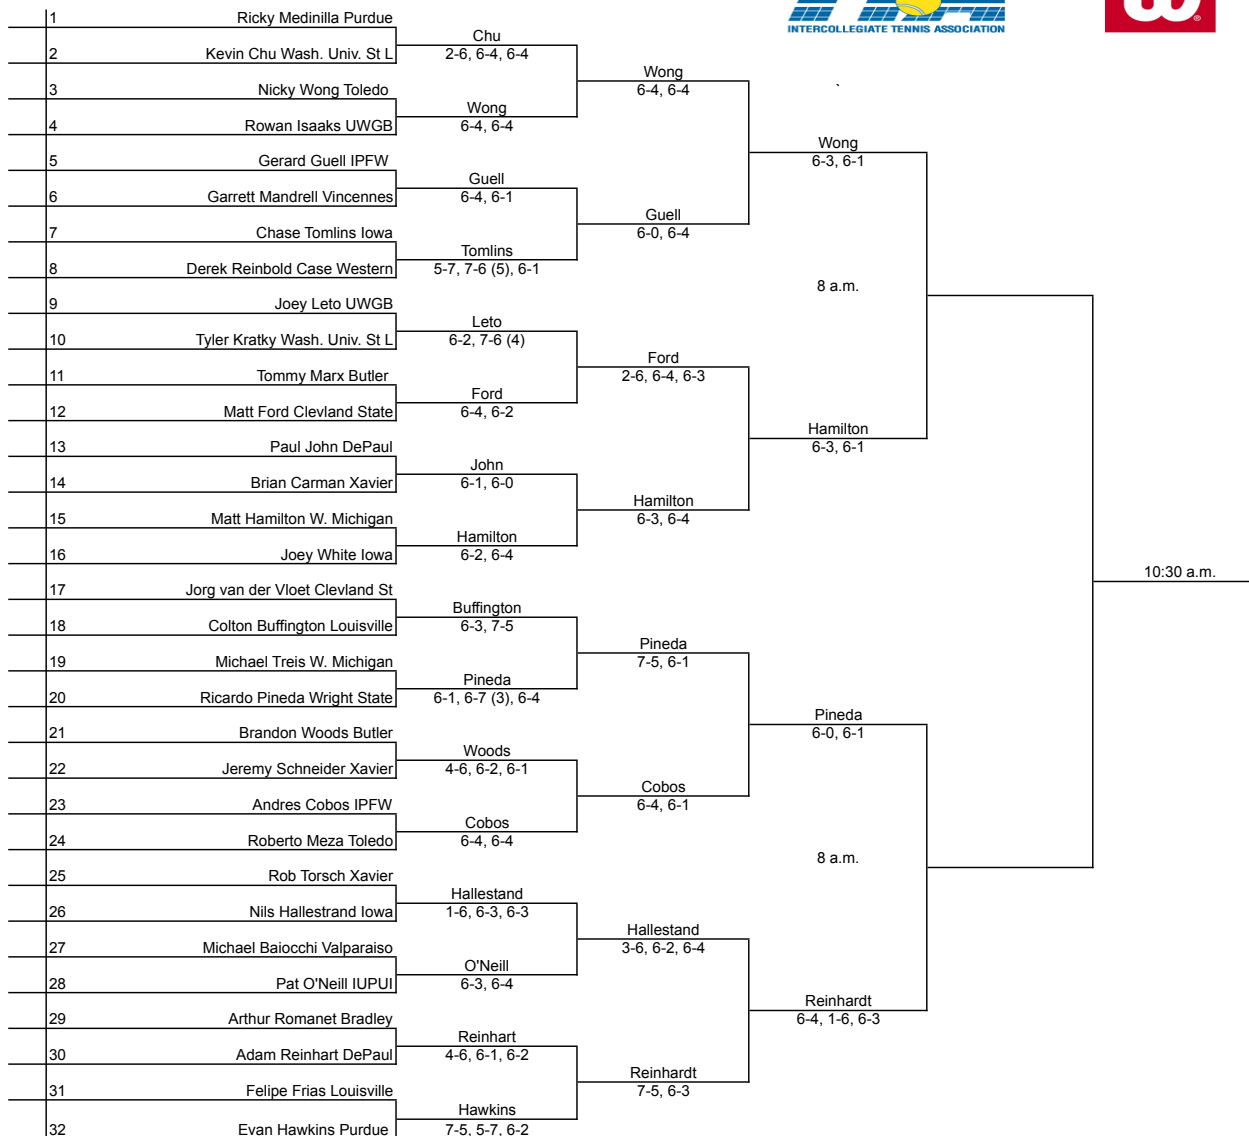

Purdue Fall Invitational - Flight C

An Intercollegiate Tennis Association Sanctioned Event
Hosted by Purdue* September 20-22, 2013